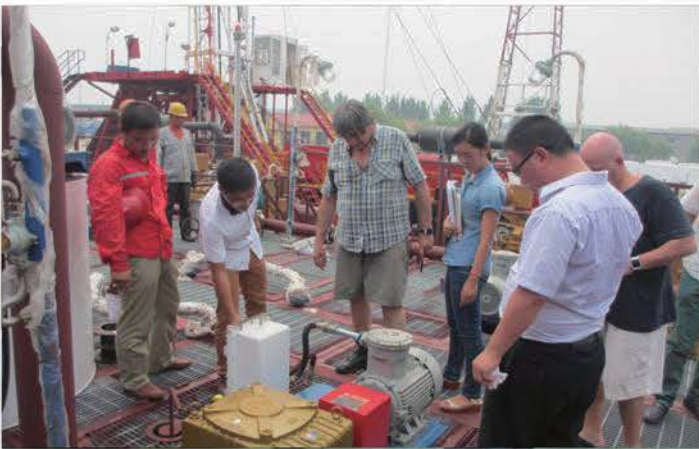

Successful Case

1. ROCH Argentina Inspection for Mobile Rig ZJ-40;

3. Rotary Rig Inspection with India Client;

5. ZJ-20 Mobile Rig Commissioning Service in Azerbaijan

2. F-800 Pump VFD System Delivery to Azerbaijan;

4. America Friends Visit in Beijing;