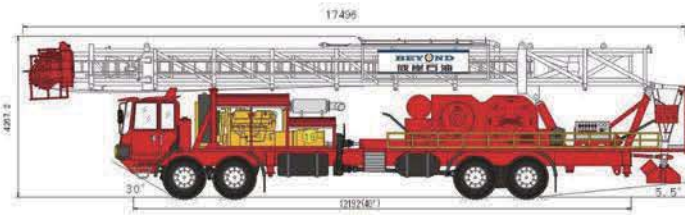

—— Alex Zhao

Drilling & Workover Rig

We can supply series of drilling & workover rig based on client requirement to serve for various types of operation in petroleum, geothermal, water well and HDD etc. Our mobile rig covers different model with power range from 250HP to 1000HP.